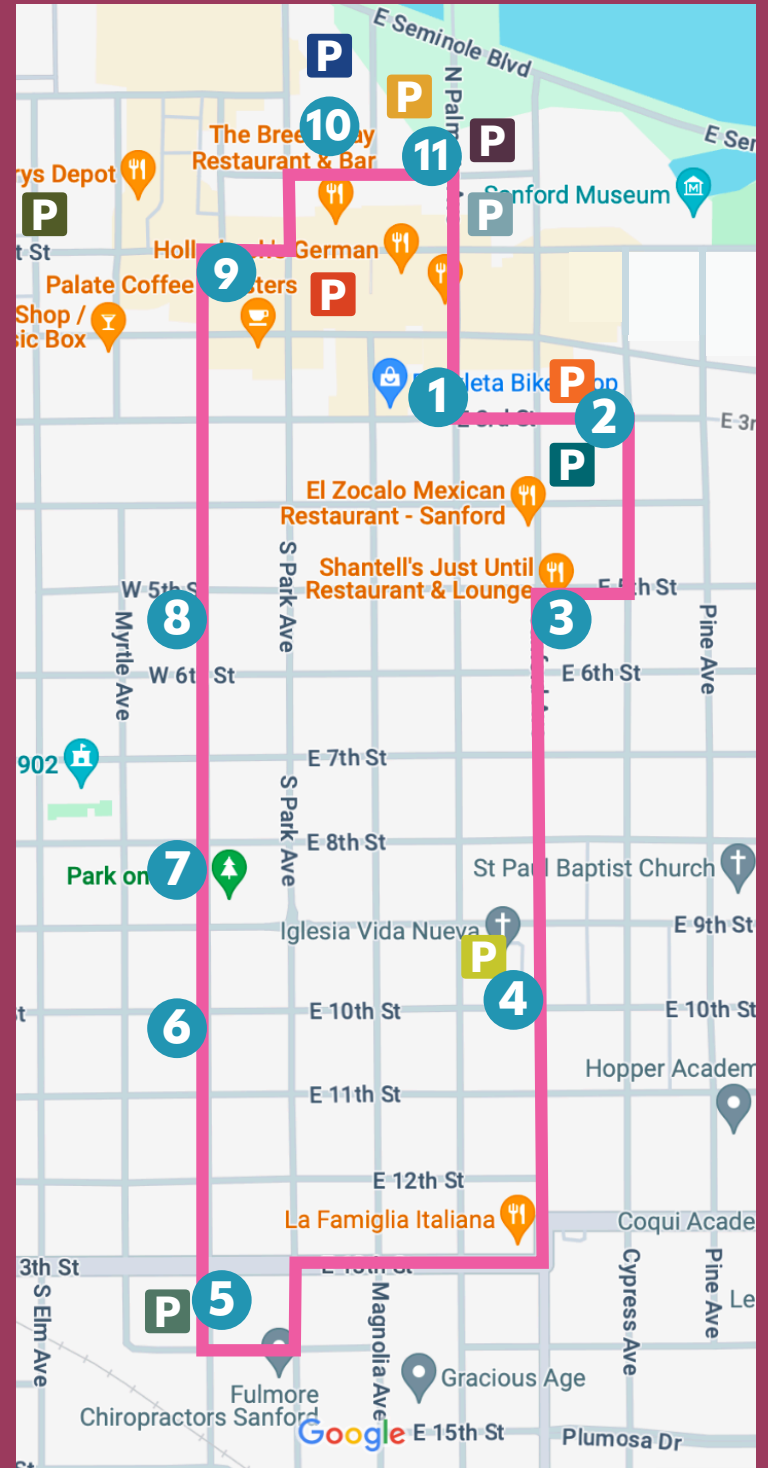

- 1** Stop #1: Palmetto & 3rd
- 2** Stop #2: 407 E 3rd St.
- 3** Stop #3: 501 Sanford Ave.
- 4** Stop #4: 911 S Palmetto Ave (Iglesia Vida Nueva Parking Lot)
- 5** Stop #5: 1311 S Oak Ave. (New Life Word Center parking lot)
- 6** Stop #6: 10th & Oak
- 7** Stop #7: 8th & Oak
- 8** Stop #8: 5th & Oak
- 9** Stop #9: 2nd & Oak
- 10** Stop #10: 115 Commercial St
- 11** Stop #11: 150 N Palmetto Ave

- P** 300 N Park Ave.
- P** 116 N Hood Ave.
- P** 401 E Seminole Blvd.
- P** 308 W 1st St.
- P** 215 Sanford Ave.
- P** 300 S Sanford Ave.
- P** 911 S Palmetto Ave.
- P** 1311 S Oak Ave.
- P** 312 W 1st St.
- P** 150 E 2nd St.

Family Owned Since 1959

HARRELL & BEVERLY
TRANSMISSIONS
AUTO REPAIR

**LOOK FOR THE OFFICIAL
SPF TROLLEY SIGN**

**TROLLEY RUNS
11:00AM-8:00PM**

TROLLEY ROUTE & PARKING

- 1** Stop #1: Palmetto & 3rd
- 2** Stop #2: 407 E 3rd St.
- 3** Stop #3: 501 Sanford Ave.
- 4** Stop #4: 911 S Palmetto Ave
(Iglesia Vida Nueva Parking Lot)
- 5** Stop #5: 1311 S Oak Ave.
(New Life Word Center parking lot)
- 6** Stop #6: 10th & Oak
- 7** Stop #7: 8th & Oak
- 8** Stop #8: 5th & Oak
- 9** Stop #9: 2nd & Oak
- 10** Stop #10: 115 Commercial St
- 11** Stop #11: 150 N Palmetto Ave

**TROLLEY RUNS
11:00AM-8:00PM**

- 1** Stop #1: Palmetto & 3rd
- 2** Stop #2: 407 E 3rd St.
- 3** Stop #3: 501 Sanford Ave.
- 4** Stop #4: 911 S Palmetto Ave (Iglesia Vida Nueva Parking Lot)
- 5** Stop #5: 1311 S Oak Ave. (New Life Word Center parking lot)
- 6** Stop #6: 10th & Oak
- 7** Stop #7: 8th & Oak
- 8** Stop #8: 5th & Oak
- 9** Stop #9: 2nd & Oak
- 10** Stop #10: 115 Commercial St
- 11** Stop #11: 150 N Palmetto Ave