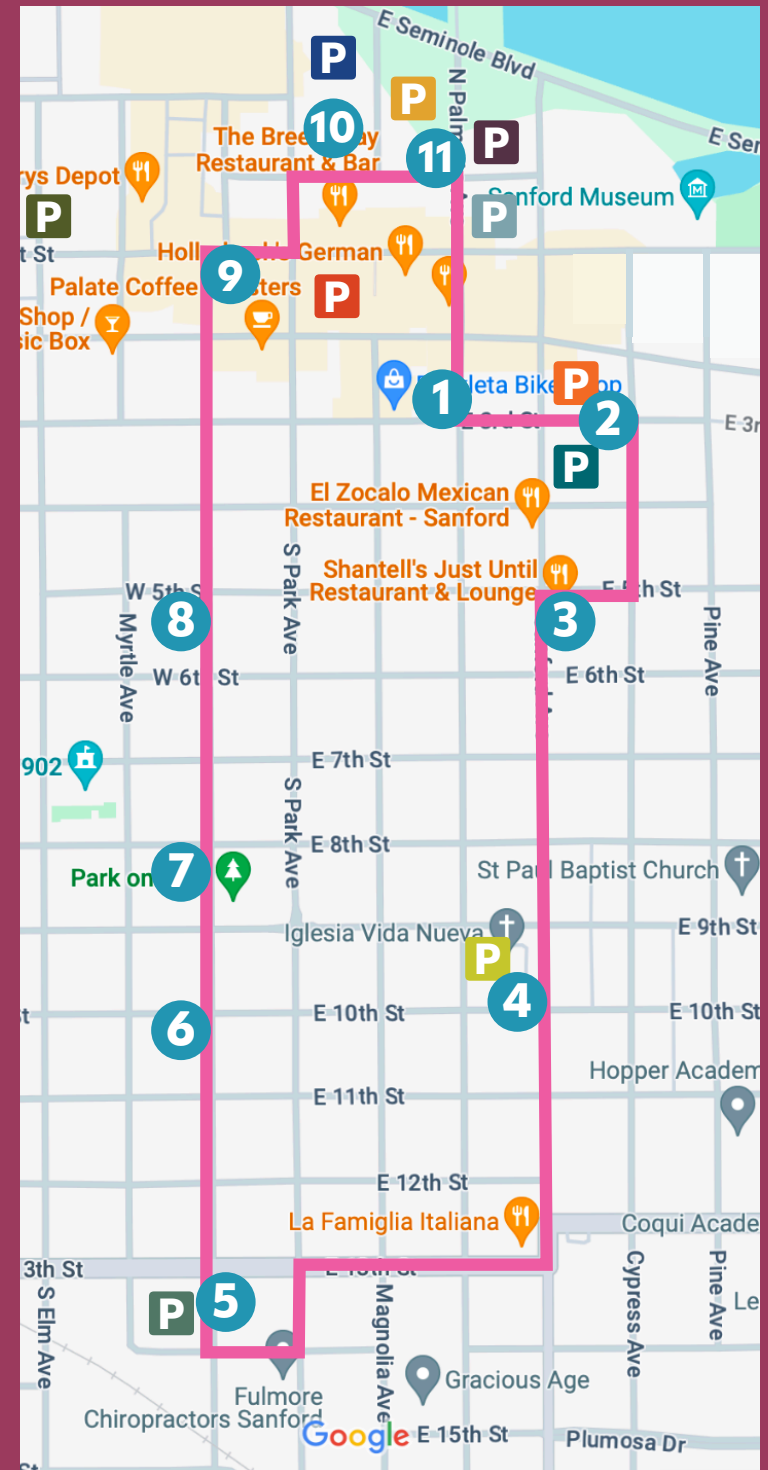

- P** 300 N Park Ave.
- P** 116 N Hood Ave.
- P** 401 E Seminole Blvd.
- P** 308 W 1st St.
- P** 215 Sanford Ave.
- P** 300 S Sanford Ave.
- P** 911 S Palmetto Ave.
- P** 1311 S Oak Ave.
- P** 312 W 1st St.
- P** 150 E 2nd St.

Family Owned Since 1959

HARRELL & BEVERLY
TRANSMISSIONS
AUTO REPAIR

**LOOK FOR THE OFFICIAL
SPF TROLLEY SIGN**

**TROLLEY RUNS
11:00AM-8:00PM**

TROLLEY ROUTE & PARKING

- 1** Stop #1: Palmetto & 3rd
- 2** Stop #2: 407 E 3rd St.
- 3** Stop #3: 501 Sanford Ave.
- 4** Stop #4: 911 S Palmetto Ave
(Iglesia Vida Nueva Parking Lot)
- 5** Stop #5: 1311 S Oak Ave.
(New Life Word Center parking lot)
- 6** Stop #6: 10th & Oak
- 7** Stop #7: 8th & Oak
- 8** Stop #8: 5th & Oak
- 9** Stop #9: 2nd & Oak
- 10** Stop #10: 115 Commercial St
- 11** Stop #11: 150 N Palmetto Ave

**TROLLEY RUNS
11:00AM-8:00PM**

- 1** Stop #1: Palmetto & 3rd
- 2** Stop #2: 407 E 3rd St.
- 3** Stop #3: 501 Sanford Ave.
- 4** Stop #4: 911 S Palmetto Ave (Iglesia Vida Nueva Parking Lot)
- 5** Stop #5: 1311 S Oak Ave. (New Life Word Center parking lot)
- 6** Stop #6: 10th & Oak
- 7** Stop #7: 8th & Oak
- 8** Stop #8: 5th & Oak
- 9** Stop #9: 2nd & Oak
- 10** Stop #10: 115 Commercial St
- 11** Stop #11: 150 N Palmetto Ave